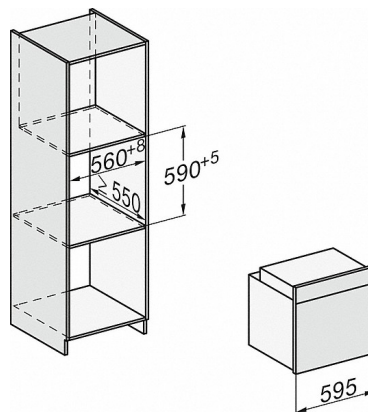

H226x-1B/BP/E/EP/I/IP, H2760B/BP, H28x0B/BP, H7x6xB/BP/BPX, skitse