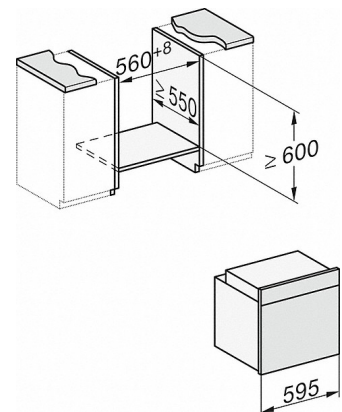

H226x-1B/BP/E/EP/I/IP, H2x6xB/BP, H7x6xB/BP/BPX, skitse