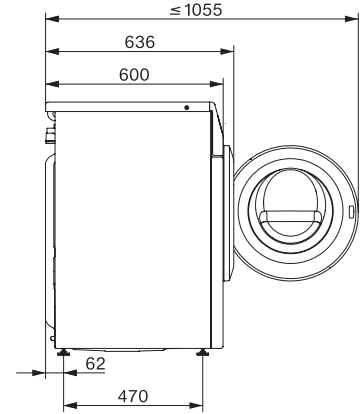

WED 665 WCS TDos & 8kg

Frontbetjent W1-vaskemaskine:

Med TwinDos og Miele@home - intelligent tøjpleje til en attraktiv pris.

W1 installation drawing, slanted facia or straight facia, measures in mm

W1 drawing, slanted facia or straight facia, measures in mm

W1 drawing, slanted facia or straight facia, measures in mm

W1 drawing, slanted facia or straight facia, measures in mm