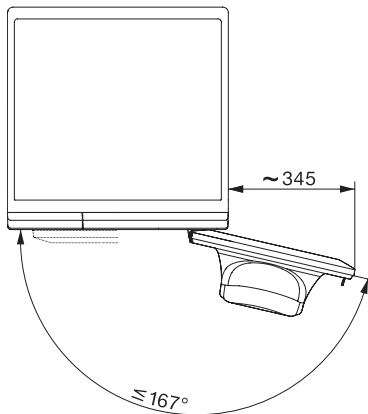

WED 665 WCS TDos & 8kg

Frontbetjent W1-vaskemaskine:

Med TwinDos og Miele@home - intelligent tøjpleje til en attraktiv pris.

W1 installation drawing, slanted facia or straight facia, measures in mm

W1 drawing, slanted facia or straight facia, measures in mm

W1 drawing, slanted facia or straight facia, measures in mm

W1 drawing, slanted facia or straight facia, measures in mm