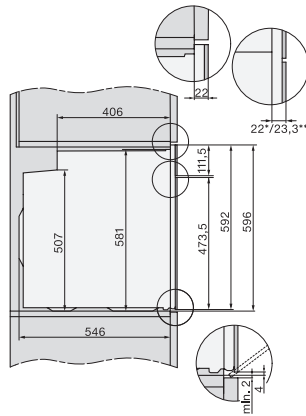

side view H7000 XL, installation drawings