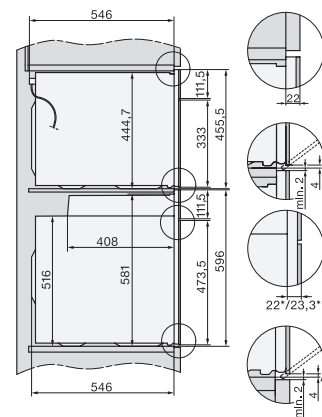

Installation H7000 XL underframe, installation drawings

H2x6x-1B/BP/E/EP//IP, H2850BP, H7x6xB/BP/BPX, H2x6xB, installation drawings

H7000 handle, glass, installation drawings

Installation H7000 BM XL, installation drawings

side view H7000 XL build-under, installation drawing

side view Kombi BM XL, installation drawings

H 7464 BP CulinArt

Ovn

i perfekt kombinerbart design med stegetermometer og LED-belysning.

Installation Kombi BM XL, installation drawings