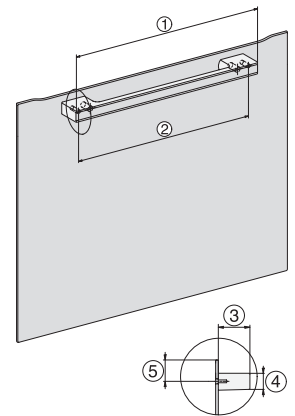

H 7464 BP CulinArt

Ovn

i perfekt kombinerbart design med stegetermometer og LED-belysning.

installation H7000 XL, installation drawing

side view H7000 XL, installation drawings

built-in H7000 XL, installation drawing

Installation H7000 XL underframe, installation drawings

H2x6x-1B/BP/E/EP//IP, H2850BP, H7x6xB/BP/BPX, H2x6xB, installation drawings

H7000 handle, glass, installation drawings

Installation H7000 BM XL, installation drawings