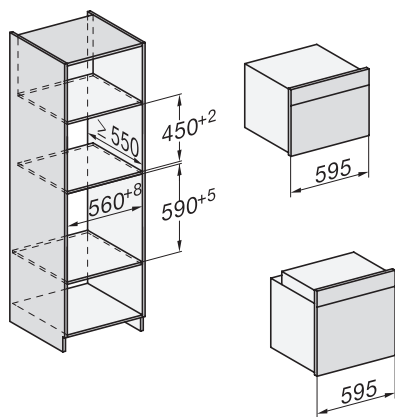

Installation H7000 BM XL, installation drawings