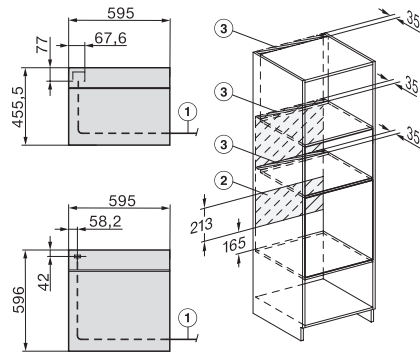

Installation H7000 XL underframe, installation drawings

H2x6x-1B/BP/E/EP//IP, H2850BP, H7x6xB/BP/BPX, H2x6xB, installation drawings

H7000 handle, glass, installation drawings

Installation H7000 BM XL, installation drawings

side view H7000 XL build-under, installation drawing

side view Kombi BM XL, installation drawings

H 7464 BP CulinArt

Ovn

i perfekt kombinerbart design med stegetermometer og LED-belysning.

Installation Kombi BM XL, installation drawings