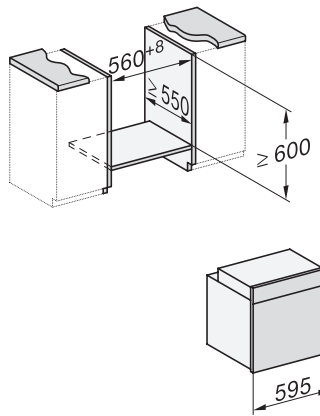

H 7464 BP CulinArt

Ovn

i perfekt kombinerbart design med stegetermometer og LED-belysning.

installation H7000 XL, installation drawing

side view H7000 XL, installation drawings

built-in H7000 XL, installation drawing

Installation H7000 XL underframe, installation drawings

H2x6x-1B/BP/E/EP//IP, H2850BP, H7x6xB/BP/BPX, H2x6xB, installation drawings

H7000 handle, glass, installation drawings

Installation H7000 BM XL, installation drawings