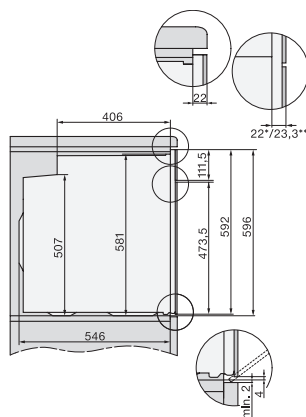

Installation H7000 XL underframe, installation drawings

H2x6x-1B/BP/E/EP//IP, H2850BP, H7x6xB/BP/BPX, H2x6xB, installation drawings

H7000 handle, glass, installation drawings

Installation H7000 BM XL, installation drawings

side view H7000 XL build-under, installation drawing

side view Kombi BM XL, installation drawings

H 7464 BP CulinArt

Ovn

i perfekt kombinerbart design med stegetermometer og LED-belysning.

Installation Kombi BM XL, installation drawings